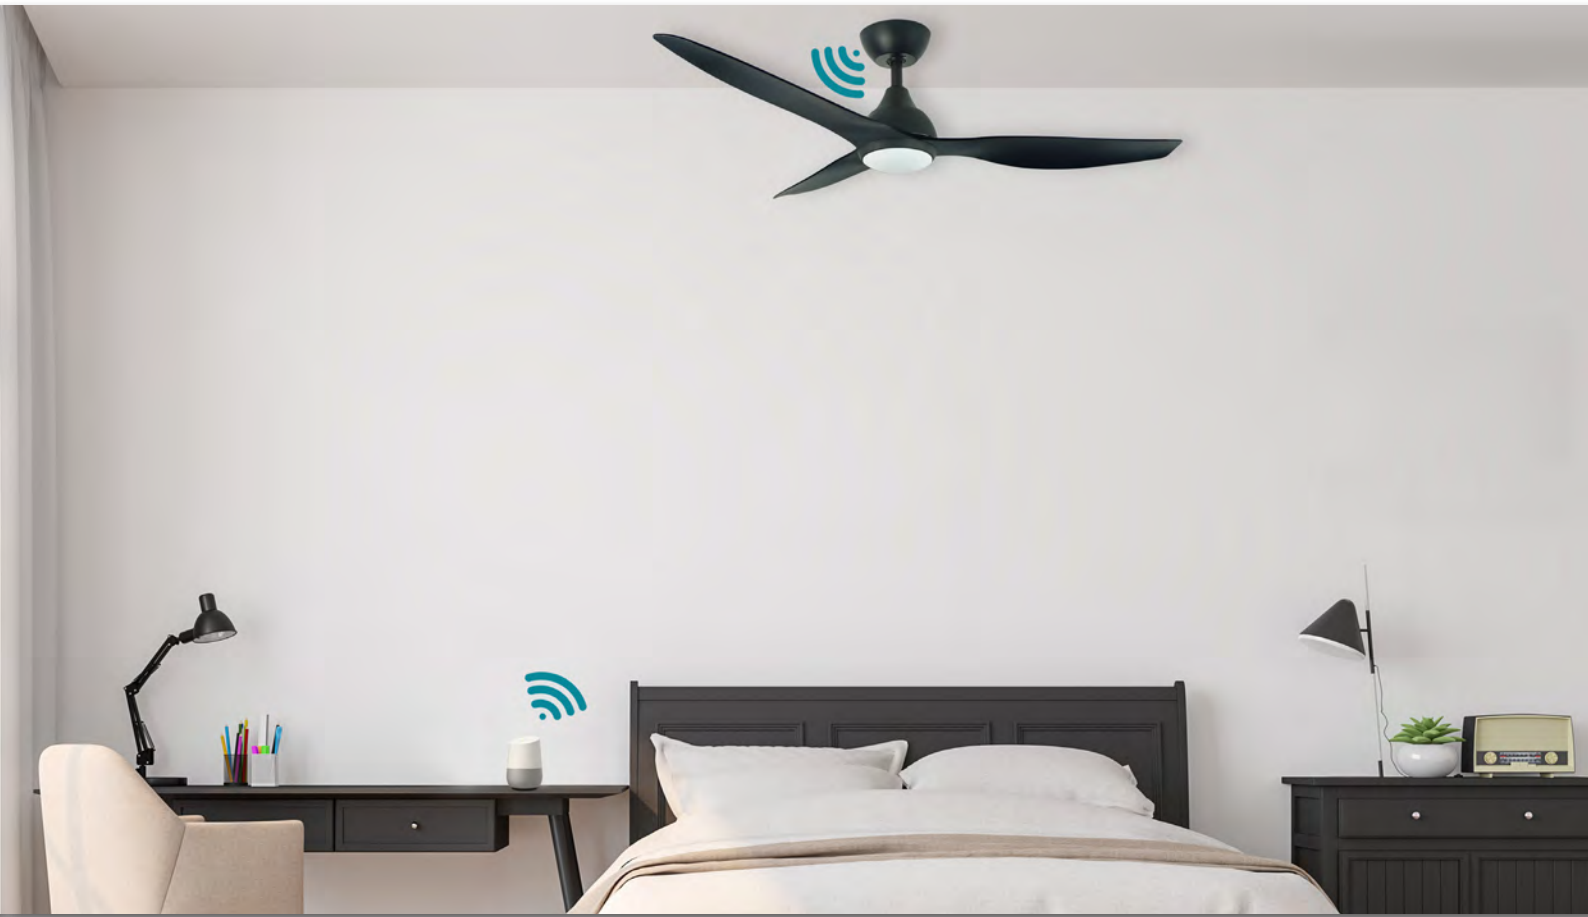

The Avoca is smart and Wi-Fi connectivity ceiling fan with a 45W DC motor. Matched with a slimline design featuring a metal body with 3 ABS blades make it an ideal solution for any indoor and covered outdoor applications. The handy summer/winter mode means you can use the fan all year round to keep your room cool and warm. 20W LED TRI Colour LED 2500lm 5 Step Dimmable