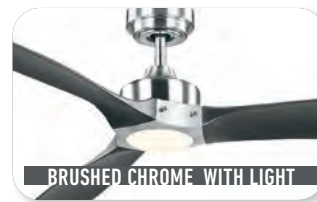

\*3 year in home, 6 year motor warranty

Minota is Mercator's answer to Smart ceiling fan functionality. Utilising Mercator's in-house IKUU system, Smart control on your fans could not get any simpler with Minota. In addition to Smart control, a sleek 6-speed remote is also included for more control.