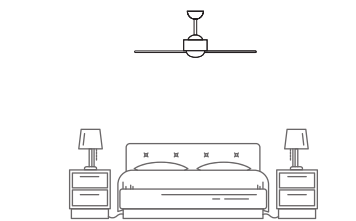

**SMALL SPACES**  
Room Size: 7 - 13m<sup>2</sup>

Room Type:  
Bedroom, Study

Blade Size:  
900 - 1000mm

**MEDIUM SPACES**  
Room Size: 13 - 20m<sup>2</sup>

Room Type:  
Bedroom, Study,  
Living room

Blade Size:  
1000 - 1120mm