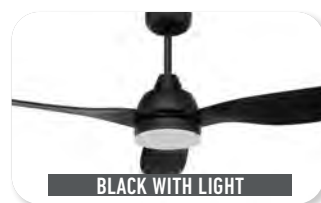

**LIGHT** N/A

The Smart Bahama fan with tuneable CCT light allows you to control the settings from anywhere, via your phone, app or voice control. Durable metal body and canopy construction, with 3 moulded ABS blades. 5 speed remote control with reverse function and timer. Light: 18W 1000lm LED non-dimmable. Adjust colour temperature to either 3000K Warm White, 4200K Cool White or 6000K Daylight. Control your fan speed, light, and on/off by App. Smart mode: nature, normal, sleep and wake up (app only).