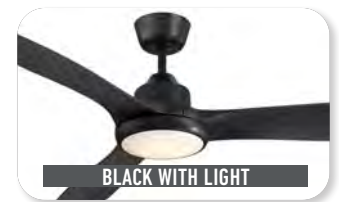

The new Raptor ceiling fan offers innovation and high performance to meet your cooling needs. With quick and easy blade installation, along with a modern look for any room setting, look no further with Mercator's Raptor.

3 ABS
BLADES

6 YEAR*
WARRANTY

DC
MOTOR

WITH AND
WITHOUT LIGHT

REMOTE
CONTROL

Order Codes
P89

SPECIFICATIONS

BLADE LENGTH	1321MM / 52 INCH
MOTOR WATTAGE	35W
MAX AIR FLOW	12,000 M³/HR
SPEED (RPM)	67-207 RPM
AIRFLOW EFFICIENCY (Higher number the better)	343 m³/hr per watt
LIGHT	20W Quad Colour LED 1200 Lumen Dimmable Panel

*3 year in home, 6 year motor warranty