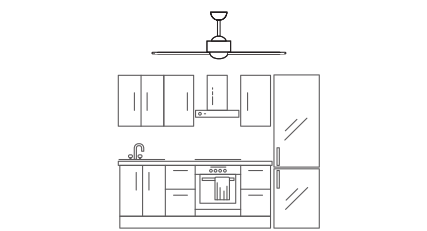

LARGE SPACES
Room Size: 20 - 27m²

Room Type:
Bedroom, Study,
Living room

Blade Size:
1120 - 1370mm