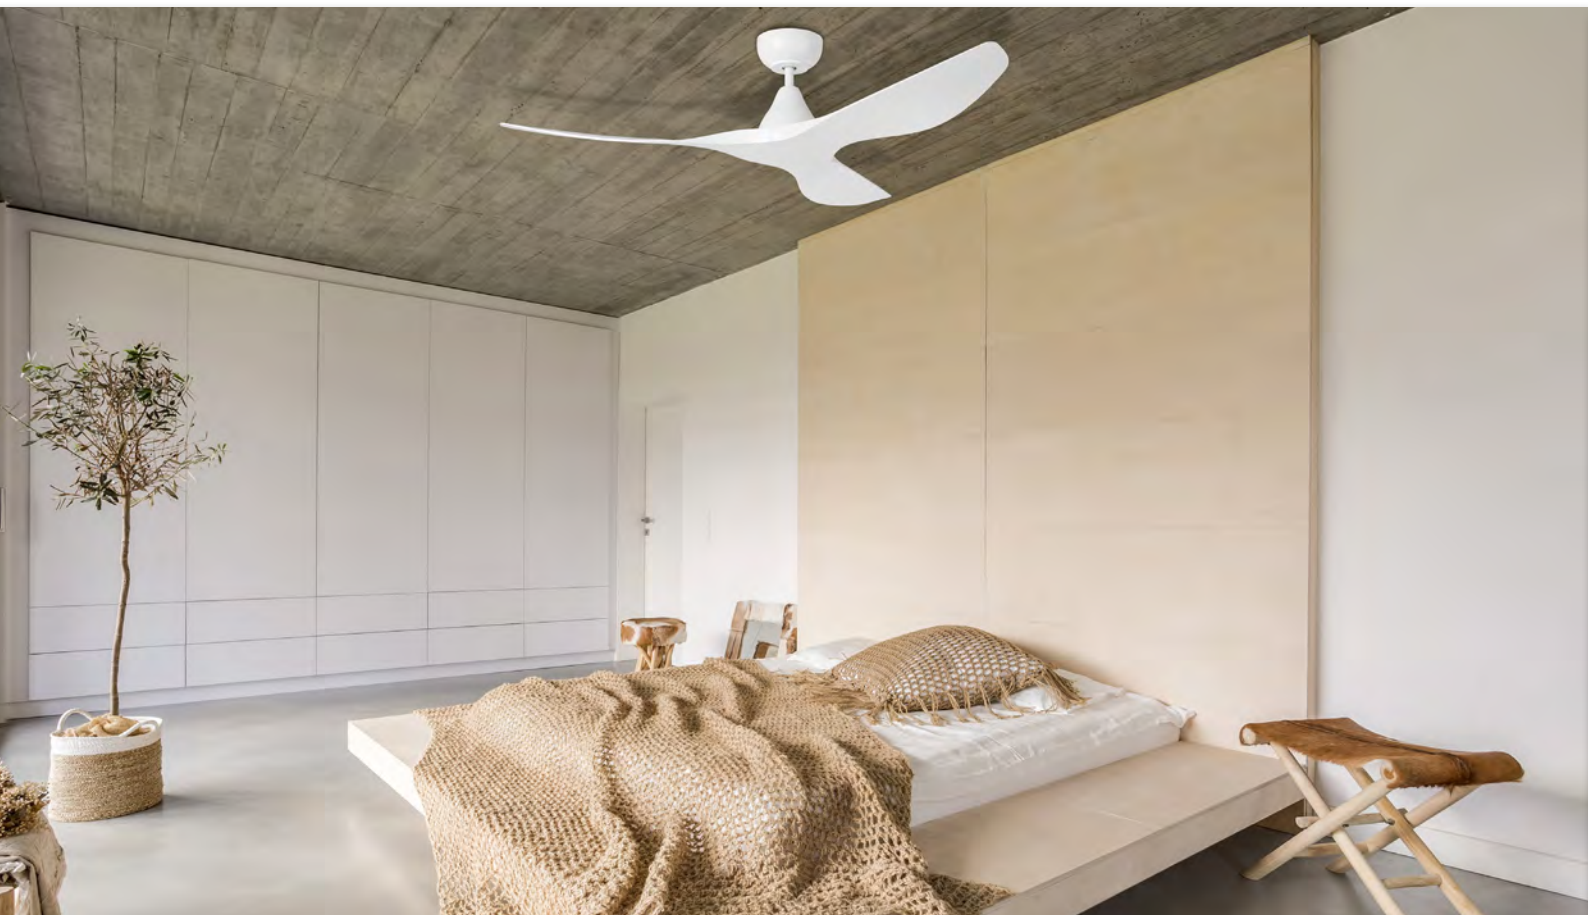

The STRADBROKE ceiling fan is nothing short of stylish and functional. Featuring a low-profile design, strong air movement, summer, and winter modes, and 6 different speeds, the STRADBROKE is a great choice for all rooms in your home.

The all-new SURF ceiling fan is built to be waves above the rest - featuring powerful airflow, non-rust ABS blades & housing, and a 6-speed remote control (including night mode). This DC ceiling fan is the perfect all-rounder!