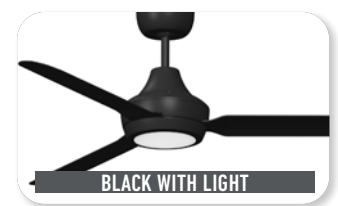

The Stanza offers excellent airflow with a durable, stylish design. It is perfect for those on a budget, offering two colour options and three sizes. The precision moulded glass fibre composite blades offer stability and high airflow. Installation friendly with quick connect wiring and quick fix assembly. The low noise output makes it suitable for all indoor and protected outdoor areas. Stanza is backed by a four year warranty.

3 GFC
BLADES

4 YEARS
WARRANTY

AC
MOTOR

WITH OR WITHOUT
LIGHT

WALL CONTROL
INCLUDED

WITHOUT
REMOTE
CONTROL

Order Codes
P91

SPECIFICATIONS

BLADE LENGTH	900MM / 36 INCH	1220MM / 50 INCH	1400MM / 56 INCH
MOTOR WATTAGE	45W	55W	68W
AIR FLOW	7,200 m³/hr	11,700 m³/hr	13,210 m³/hr
SPEED (RPM)	160 - 260 RPM	105 - 190 RPM	95 - 190 RPM
AIRFLOW EFFICIENCY (Higher number the better)	160 m³/hr Per Watt	213 m³/hr Per Watt	196 m³/hr Per Watt
LIGHT	2x B22 Globes (Max 30W)