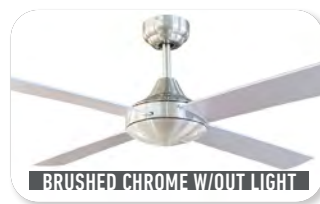

A contemporary designed ceiling fan with four plywood blades combined with a powerful 65W motor. Now with even better features, including easier blade installation and polyfoam free packaging. Steel body and canopy construction, with 4 painted plywood blades. 3 speed wall control with switch included. Reversible All-Seasons technology for use all year round. 85% pre-assembled out of the box for fast installation.

4
BLADES

6
YEARS
WARRANTY

AC
MOTOR

WITH AND
WITHOUT LIGHT

REMOTE
CONTROL

WITH WALL
CONTROL

Order Codes
P85

SPECIFICATIONS

BLADE LENGTH	1220MM / 48 INCH	1320MM / 52 INCH
MOTOR WATTAGE	65W	65W
AIR FLOW	7,699 m³/hr	8,084 m³/hr
SPEED (RPM)	100 - 202 RPM	96 - 196 RPM
AIRFLOW EFFICIENCY (Higher number the better)	118 m³/hr Per Watt	124m³/hr Per Watt
LIGHT	2 x E27 Globes (Globes not included)