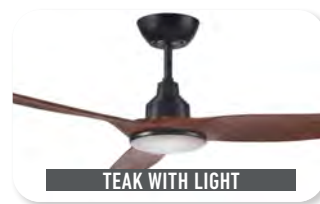

Skyfan 3 blade ceiling fan is a beautifully crafted range of fans which uses ultra-silent DC motor technology and aerodynamic blade design to create exceptional levels of performance and energy efficiency. This fan features glass fibre composite blades for added strength and durability as well as an inbuilt anti-vibration system. With 6 selectable speeds and an LCD remote control this fan is ideal for indoor and covered outdoor areas around the home.