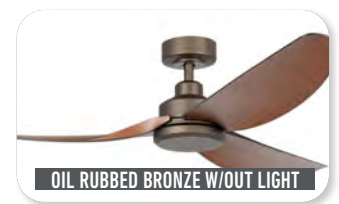

Create a tropical oasis in your home with TORQUAY. Combining a sleek low profile design, high air movement and a modern look, this ceiling fan will help you keep your home comfortable year round.

**3 ABS
BLADES**

**6 YEARS
WARRANTY**

**DC
MOTOR**

**WITH & WITHOUT
LIGHT**

**REMOTE
CONTROL**

Order Codes
P87

SPECIFICATIONS

BLADE LENGTH	1070MM / 42 INCH	1220MM / 48 INCH	1422MM / 56 INCH
MOTOR WATTAGE	13W	33W	35W
AIR FLOW	8,665 m³/hr	12,091 m³/hr	12,961 m³/hr
SPEED (RPM)	70 - 230 RPM	60 - 225 RPM	60 - 200 RPM
AIRFLOW EFFICIENCY (Higher number the better)	667 m³/hr Per Watt	402 m³/hr Per Watt	400 m³/hr Per Watt

LIGHT

20W LED TRI Colour 2300LM Dimmable