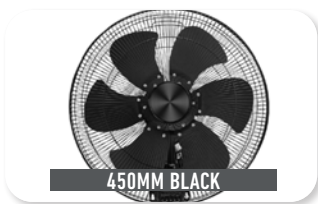

**LIGHT** N/A

The Wall DC is available in both 450 & 750mm sizes. Both models are a heavy duty, alluminium blade wall fan, perfect for warehouses, gyms and large entertaining areas. The energy efficient brushless DC motor uses up to 70% less power than traditional AC equivalents. The Wall DC range have a tilt adjustable head and oscillating swing feature. Six speed remote control with timer option. Multiple fans can also be paired to one remote control. The Wall DC is backed by a two year warranty.