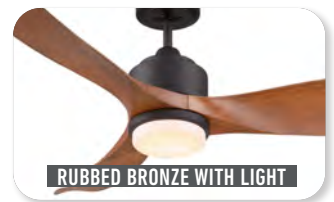

An extension to our Eagle II family, complete your home with the new Eagle II Lite. 48" in size, this ceiling fan is available in multiple colours (white, black and rubbed bronze).

3 ABS
BLADES

6 YEAR*
WARRANTY

DC
MOTOR

WITH AND
WITHOUT LIGHT

WITH REMOTE
CONTROL

Order Codes
P90

SPECIFICATIONS

BLADE LENGTH	1220MM / 48 INCH
MOTOR WATTAGE	35W
MAX AIR FLOW	9,888 M³/HR
SPEED (RPM)	62 - 197 RPM
AIRFLOW EFFICIENCY (Higher number the better)	396 m³/hr per watt
LIGHT	18W Led Quad Colour 1200lm Dimmable Panel

*3 year in home, 6 year motor warranty